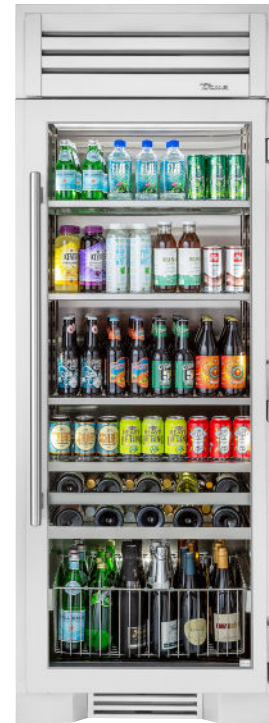

ORGANIZATION

- 3 adjustable/removable electropolished stainless steel wire shelves.
- 1 fixed electropolished stainless steel wire shelf.
- 2 full-extension, soft-close wine racks.
- 1 pull-out stainless steel wire wine bin.

BUILD YOUR TRUE

Customize your True with a variety of finish and hardware options at true-residential.com/custom.

TR-30BEV-R-SG-C

SPECIFICATIONS

Dimensions (w x h x d)	30" x 84" x 24"
Cutout Dimensions (w x h x d)	
Flush Opening	30¼" x 84¼" x 26"
Standard Opening	29¾" x 84" x 24"
Capacity (cu. ft.)	20.5
Temperature Range	33°F – 42°F
Weight (lbs.)	545
Voltage	115/60/1 115/60/1 NEMA-5-15R
Amps	2
Annual Energy Consumption (kwh)	307
Power Cord Length (ft.)	9
Energy Star Rated	—