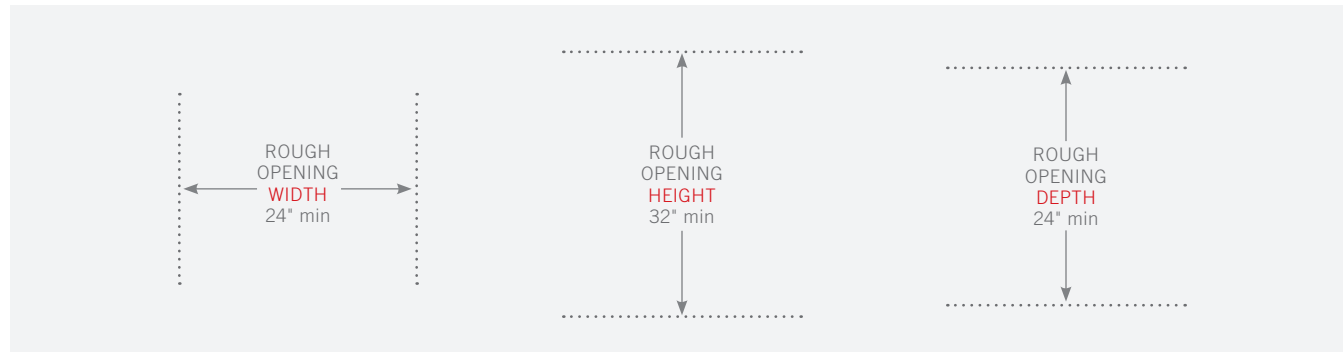

BUILD YOUR TRUE

Customize your True with a variety of finish and hardware options at true-residential.com/custom.

TUBADA-24-RS-A~O

SPECIFICATIONS

Dimensions (w x h x d)	23 ⁷ / ₈ " x 31 ⁷ / ₈ " x 23 ⁵ / ₈ "
Cutout Dimensions (w x h x d)	24" x 32" x 24"
Standard Overlay Panel (w x h x d)	23 ⁵ / ₈ " x 28" x 3/4"

Panel provided by others. Other installation options available. Consult install guide for details.

Capacity	5.0
Temperature Range	33° - 41°F (0.5° - 5°C)
Weight (lbs.)	145
Voltage	115/60/1  115/60/1 NEMA-5-15R
Amps	0.8
Annual Energy Consumption (kWh)	275
Power Cord Length (ft.)	10
Energy Star Rated	Yes

24" OVERLAY PANEL READY DOOR BEVERAGE CENTER

TUBADA-24-LS/RS-A~O – (shown with a 3/4" cabinetry panel.)

OPENING DIMENSIONS

MODEL OPTIONS

MODEL	FINISH
TUBADA-24-LS-A~O	Overlay panel ready solid door, left hinged
TUBADA-24-RS-A~O	Overlay panel ready solid door, right hinged