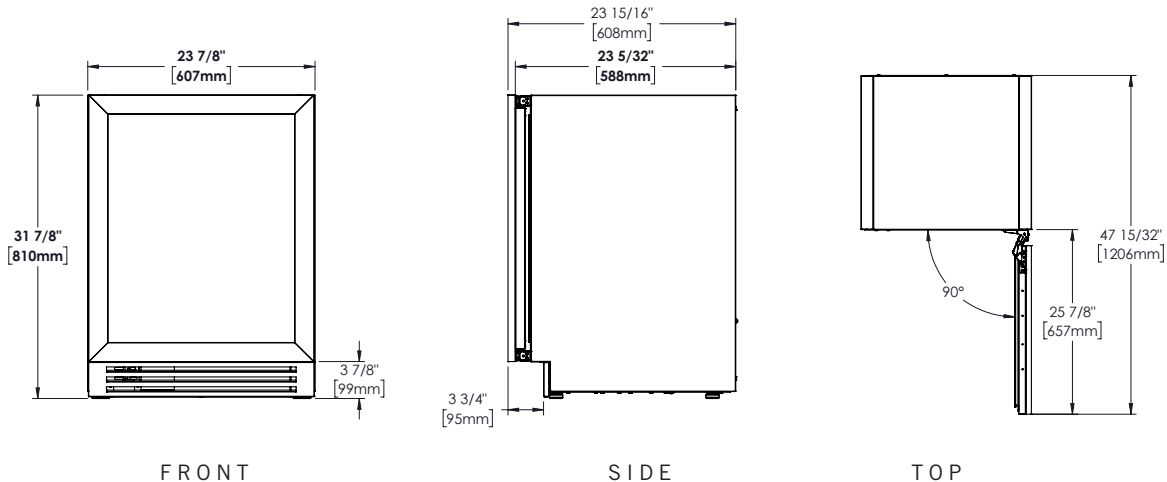

ORGANIZATION

- Two adjustable heavy-duty PVC coated black wire shelves allow for adjustable organization options
 - Shelf dimensions: 19⁵/₈"W x 17" L
- One pull-out PVC coated wire wine rack for storage of 7 bottles
 - Shelf dimensions: 17¹/₁₆"W x 16⁷/₈" L
- One floor wine cradle for storage of 5 bottles

BUILD YOUR TRUE

Customize your True with a variety of finish and hardware options at true-residential.com/custom.

TUBADA-24-RS-A~O

SPECIFICATIONS

Dimensions (w x h x d)	23 ⁷ / ₈ " x 31 ⁷ / ₈ " x 23 ⁵ / ₈ "
Cutout Dimensions (w x h x d)	24" x 32" x 24"
Standard Overlay Panel (w x h x d)	23 ⁵ / ₈ " x 28" x 3/4"

Panel provided by others. Other installation options available. Consult install guide for details.

Capacity	5.0
Temperature Range	33° - 41°F (0.5° - 5°C)
Weight (lbs.)	145
Voltage	115/60/1  115/60/1 NEMA-5-15R
Amps	0.8
Annual Energy Consumption (kWh)	275
Power Cord Length (ft.)	10
Energy Star Rated	Yes

24" OVERLAY PANEL READY DOOR BEVERAGE CENTER

TUBADA-24-LS/RS-A~O – (shown with a 3/4" cabinetry panel.)

OPENING DIMENSIONS

MODEL OPTIONS

MODEL	FINISH
TUBADA-24-LS-A~O	Overlay panel ready solid door, left hinged
TUBADA-24-RS-A~O	Overlay panel ready solid door, right hinged