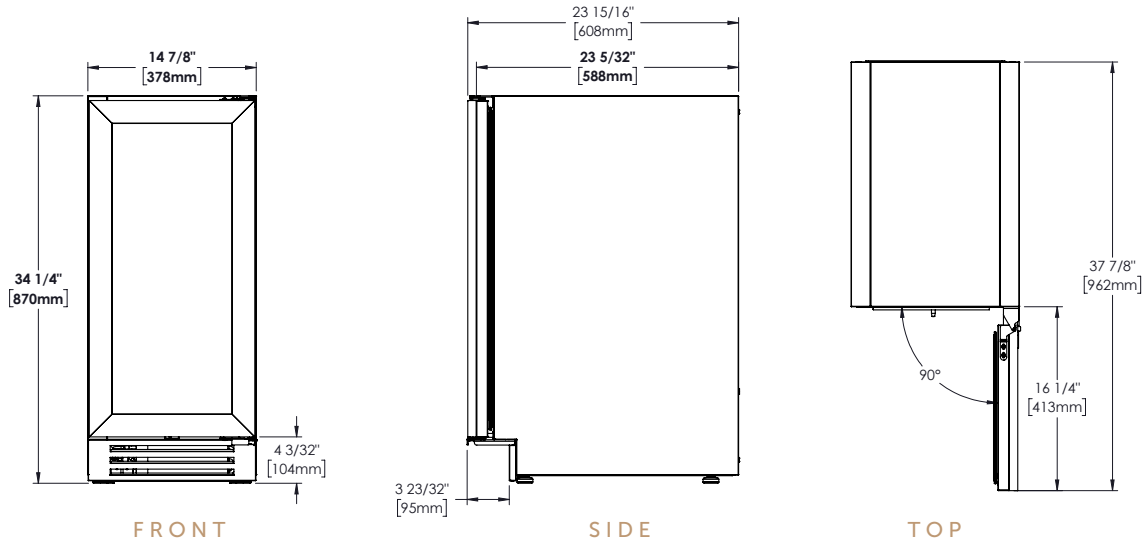

SPECIFICATIONS

Dimensions* (w x h x d) 14 7/8" x 34 1/4" x 23 7/8"

Cutout Dimensions (w x h x d) 15" x 34 1/2" x 24"

Standard Overlay Panel (w x h x d) 14 5/8" x 30 1/8" x 3/4"

Panel provided by others. Other installation options available. Consult install guide for details.

Capacity (cu. ft.) 3.1

Temperature Range 40°F - 65°F

Weight (lbs.) 170

Voltage 115/60/1 115/60/1 NEMA-5-15R

Amps 2

Annual Energy Consumption (kwh) 144

Power Cord Length (ft.) 8

Energy Star Rated Yes

*NOTE: Overlay models have black powder coated steel exteriors.

*Dimensions may vary +/- 1/8"

15" OVERLAY READY SOLID DOOR WINE CABINET

TWC-15-R/L-OP-C – (shown with a 3/4" cabinetry panel)

OPENING DIMENSIONS