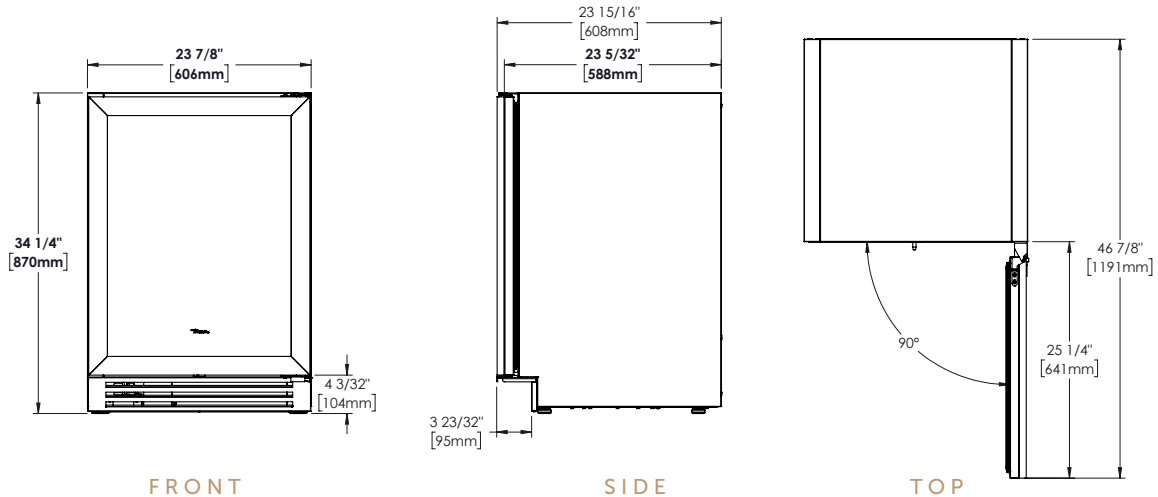

SPECIFICATIONS

Dimensions* (w x h x d) 23⁷/₈" x 34¹/₄" x 23⁷/₈"

Cutout Dimensions (w x h x d) 24" x 34¹/₂" x 24"

Standard Overlay Panel (w x h x d) 23⁵/₈" x 30¹/₈" x ³/₄"

Panel provided by others. Other installation options available. Consult install guide for details.

Capacity (cu. ft.) 5.5

Temperature Range 40°F - 65°F

Weight (lbs.) 230

Voltage 115/60/1 115/60/1 NEMA-5-15R

Amps 1.9

Annual Energy Consumption (kwh) 159

Power Cord Length (ft.) 8

Energy Star Rated Yes

*NOTE: Overlay models have black powder coated steel exteriors.

*Dimensions may vary +/- 1/8"

24" OVERLAY READY GLASS DOOR WINE CABINET

TWC-24-R/L-OG-C – (shown with a 3/4" cabinetry panel)

OPENING DIMENSIONS