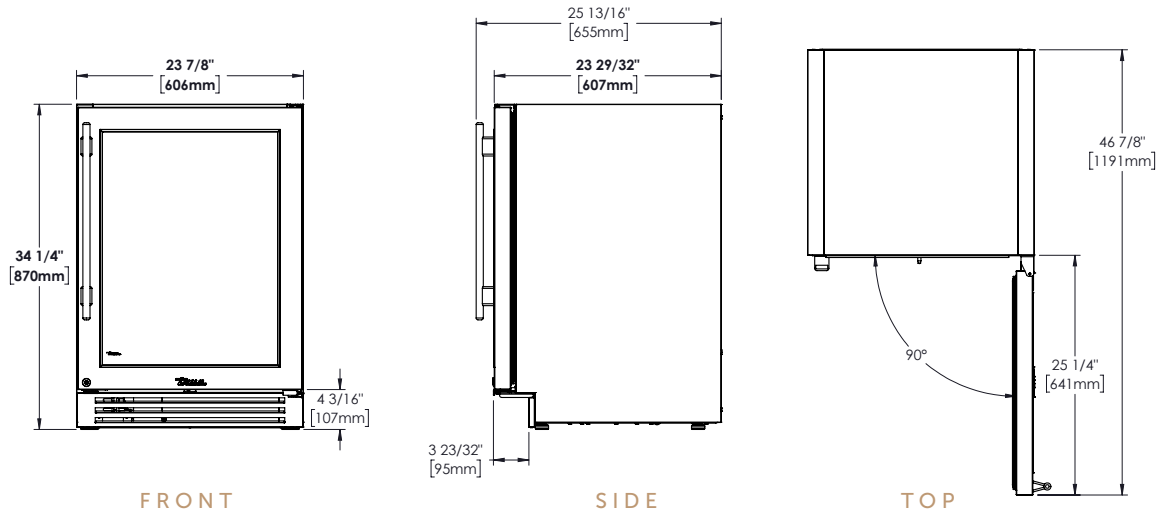

#### SPECIFICATIONS

Dimensions* (w x h x d)	23 7/8" x 34 1/4" x 23 7/8"
Cutout Dimensions (w x h x d)	24" x 34 1/2" x 24"
Capacity (cu. ft.)	5.8  x45
Temperature Range	40°F - 65°F
Weight (lbs.)	230
Voltage	115/60/1  115/60/1 NEMA-5-15R
Amps	1.9
Annual Energy Consumption (kwh)	159
Power Cord Length (ft.)	8
Energy Star Rated	Yes

\*Dimensions may vary +/- 1/8"

24" STAINLESS GLASS DOOR WINE CABINET

TWC-24-R/L-SG-C

OPENING DIMENSIONS

MODEL OPTIONS

MODEL	FINISH
TWC-24-R-SG-C	Stainless glass door right-hinged
TWC-24-L-SG-C	Stainless glass door left-hinged