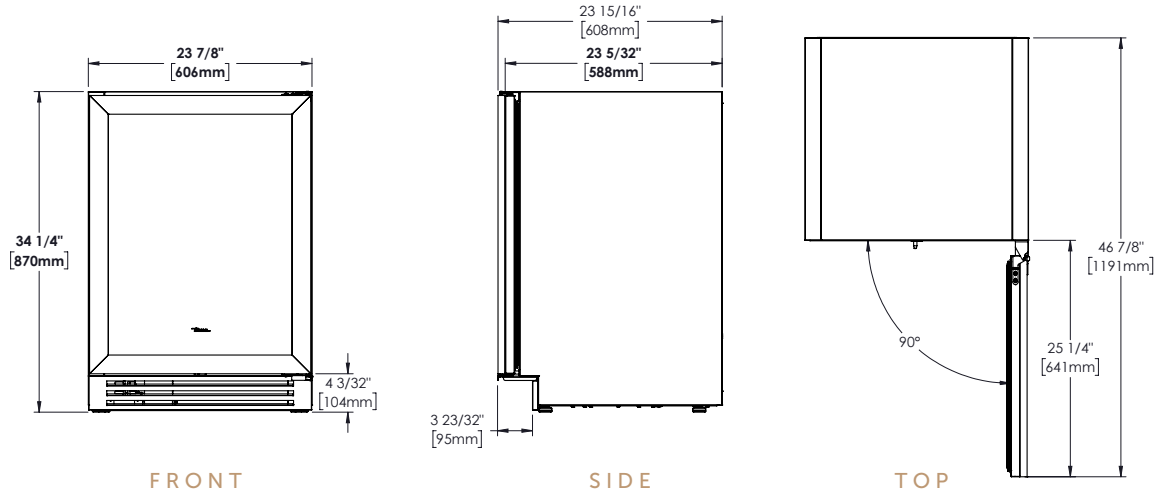

SPECIFICATIONS

Dimensions (w x h x d) 23⁷/₈" x 34¹/₄" x 23⁷/₈"

Cutout Dimensions (w x h x d) 24" x 34¹/₂" x 24"

Standard Overlay Panel (w x h x d) 23⁵/₈" x 30¹/₈" x 3³/₄"

Panel provided by others. Other installation options available. Consult install guide for details.

Capacity (cu. ft.) 5.28  x45

Temperature Range – Upper Zone 40°F - 65°F

Temperature Range – Lower Zone 40°F - 65°F

Weight (lbs.) 245

Voltage 115/60/1  115/60/1 NEMA-5-15R

Amps 1.9

Annual Energy Consumption (kwh) 320

Power Cord Length (ft.) 8

Energy Star Rated —

*NOTE: Overlay models have black powder coated steel exteriors.

24" OVERLAY READY GLASS DOOR DUAL ZONE WINE CABINET

TWC-24DZ-R/L-OG-C – (shown with a 3/4" cabinetry panel)

OPENING DIMENSIONS

MODEL OPTIONS

MODEL	FINISH
TWC-24DZ-R-OG-C	Overlay glass door right-hinged
TWC-24DZ-L-OG-C	Overlay glass door left-hinged

ACCESSORIES (OPTIONAL)

- Anti-condensation pads
- Glide-out wine shelf