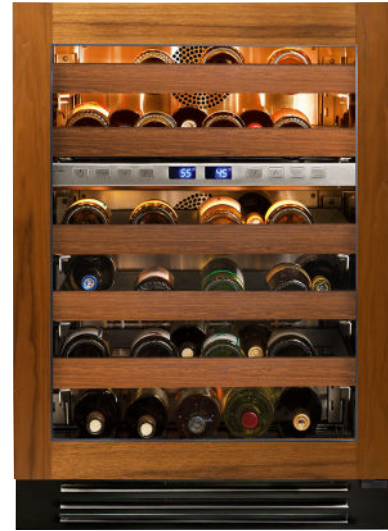

24" OVERLAY READY GLASS DOOR DUAL ZONE WINE CABINET

TWC-24DZ-R/L-OG-C

TWC-24DZ-R-OG-C (Right hinged)

TWC-24DZ-L-OG-C (Left hinged)

FEATURES

- Environmentally friendly, R600a hydrocarbon refrigerant that improves performance and efficiency while ensuring quiet operation.
- Industry exclusive, 300-series stainless steel interior.*
- Zero-clearance hinging allows for integrated installation.
- Patented TruLumina® LED lighting gently illuminates your product and allows you to choose from 14 different color options with the push of a button.
- Low-E, double pane, UV tinted glass.
- True Precision Control® with steel touch technology and readout provides digital accuracy.
- 2 independent zones with dual evaporators that can be adjusted from 40°F (4.4°C) to 65°F (18.3°C).
- NSF/ANSI Standard 7 compliant for packaged food product.
- Sabbath mode compliant.
- Ability to connect to a home security system.
- All undercounter models UL rated for outdoor use.

ORGANIZATION

- 5 glide-out wine racks – 40 bottles.
- 1 floor wine cradle – 5 bottles.

BUILD YOUR TRUE

Customize your True with a variety of finish and hardware options at true-residential.com.

CUSTOMIZATION