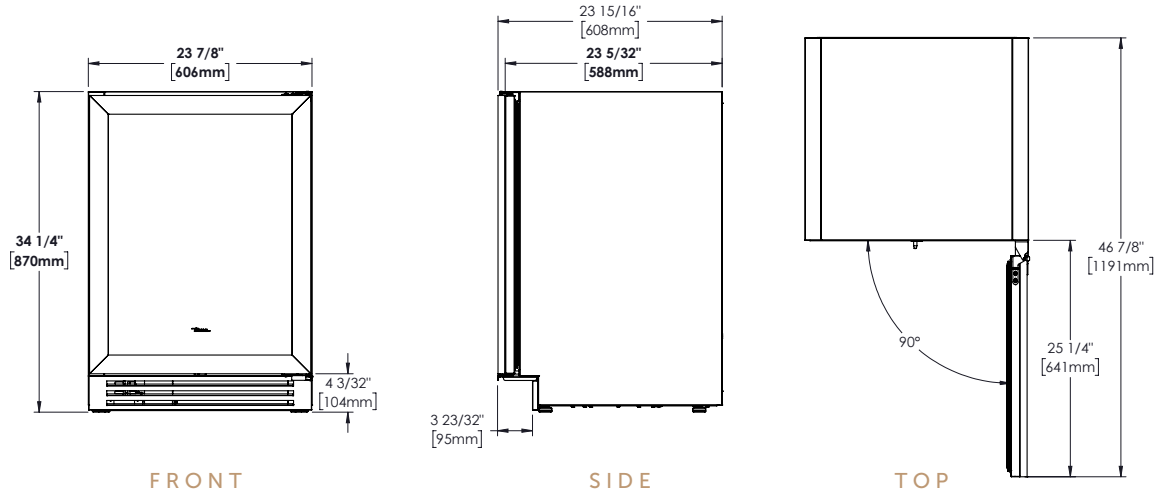

SPECIFICATIONS

Dimensions* (w x h x d) 23⁷/₈" x 34¹/₄" x 23⁷/₈"

Cutout Dimensions (w x h x d) 24" x 34¹/₂" x 24"

Standard Overlay Panel (w x h x d) 23⁵/₈" x 30¹/₈" x ³/₄"

Panel provided by others. Other installation options available. Consult install guide for details.

Capacity (cu. ft.) 5.28

Temperature Range – Upper Zone 40°F – 65°F

Temperature Range – Lower Zone 40°F – 65°F

Weight (lbs.) 245

Voltage 115/60/1

Amps 1.9

Annual Energy Consumption (kwh) 157

Power Cord Length (ft.) 8

Energy Star Rated Yes

*NOTE: Overlay models have black powder coated steel exteriors.

*Dimensions may vary +/- 1/8"

24" OVERLAY READY GLASS DOOR DUAL ZONE WINE CABINET

TWC-24DZ-R/L-OG-C – (shown with a 3/4" cabinetry panel)

OPENING DIMENSIONS

MODEL OPTIONS

MODEL	FINISH
TWC-24DZ-R-OG-C	Overlay glass door right-hinged
TWC-24DZ-L-OG-C	Overlay glass door left-hinged

ACCESSORIES (OPTIONAL)

- Anti-condensation pads
- Glide-out wine shelf