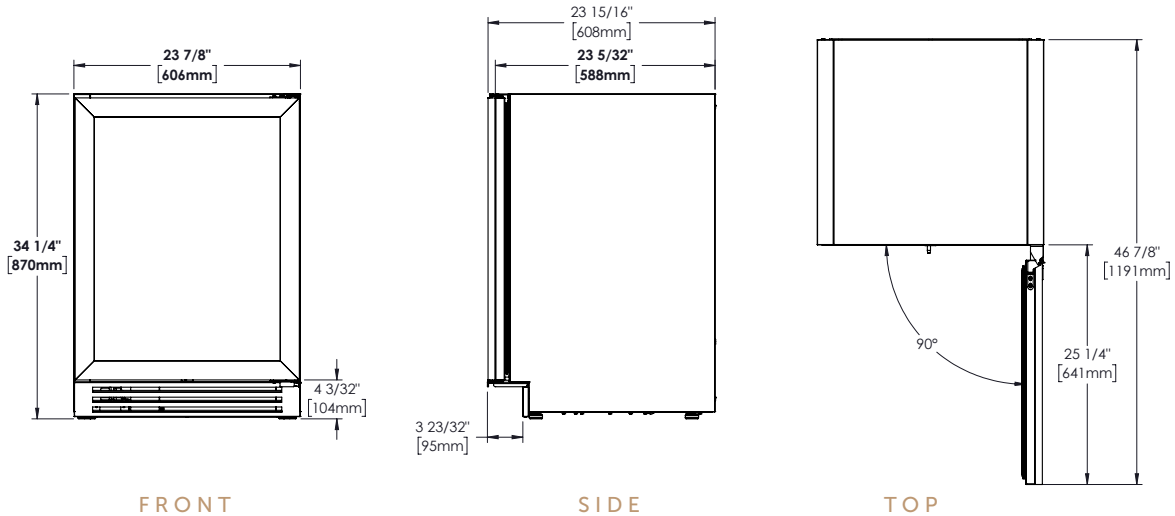

#### SPECIFICATIONS

Dimensions (w x h x d) 23<sup>7</sup>/<sub>8</sub>" x 34<sup>1</sup>/<sub>4</sub>" x 23<sup>7</sup>/<sub>8</sub>"

Cutout Dimensions (w x h x d) 24" x 34<sup>1</sup>/<sub>2</sub>" x 24"

Standard Overlay Panel (w x h x d) 23<sup>5</sup>/<sub>8</sub>" x 30<sup>1</sup>/<sub>8</sub>" x 3<sup>3</sup>/<sub>4</sub>"

Panel provided by others. Other installation options available. Consult install guide for details.

## 24" OVERLAY READY DOOR DUAL ZONE WINE CABINET

TWC-24DZ-R/L-OP-C – (shown with a 3/4" cabinetry panel)

### OPENING DIMENSIONS