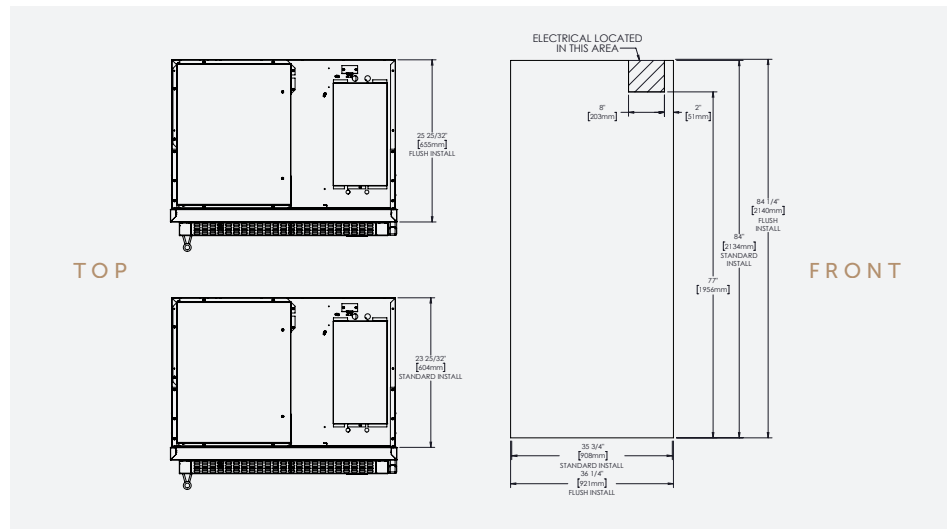

36" FREEZER COLUMN WITH SOLID STAINLESS STEEL DOOR

TR-36FRZ-R/L-SS-C

TR-36FRZ-R-SS-C (Right hinged)

TR-36FRZ-L-SS-C (Left hinged)

FEATURES

- Environmentally friendly, R600a hydrocarbon refrigerant that improves performance and efficiency while ensuring quiet operation.
- Balanced, forced-air refrigeration system enables proper airflow and even temperature throughout to keep food fresh.
- Industry exclusive, 300-series stainless steel interior and exterior.
- All stainless steel, beautifully crafted proud hinges pass True's rigorous one million door opening test.
- Beautifully crafted solid stainless steel door with 120° stay-open feature and ergonomically designed, robust, tubular handle.
- Commercially inspired lift-up grill on top of the unit with toe kick that complements the look of True's undercounter units.
- Ramp-up, showcase interior LED lighting provides amazing illumination throughout.
- Intuitive True Precision® Control and readout provides digital accuracy and easy operation.
- Temperature as low as -4°F.
- Complies with NSF/ANSI Standard 7 for packaged food product.

TR-36FRZ-L-SS-C

SPECIFICATIONS

Dimensions (w x h x d)	36" x 84" x 24"
Cutout Dimensions (w x h x d)	
Flush Opening	36¼" x 84¼" x 26"
Standard Opening	35¾" x 84" x 24"
Capacity (cu. ft.)	19.1
Temperature Range	-4°F – 4°F
Weight (lbs.)	615
Voltage	115/60/1  115/60/1 NEMA-5-15R
Amps	2
Annual Energy Consumption (kwh)	466
Power Cord Length (ft.)	9
Energy Star Rated	Yes

36" FREEZER COLUMN WITH SOLID STAINLESS STEEL DOOR

TR-36FRZ-R/L-SS-C

OPENING DIMENSIONS

FLUSH OPENING

WIDTH	HEIGHT	DEPTH
36 1/4"	84 1/4"	26"

STANDARD OPENING

WIDTH	HEIGHT	DEPTH
35 3/4"	84"	24"

MODEL OPTIONS