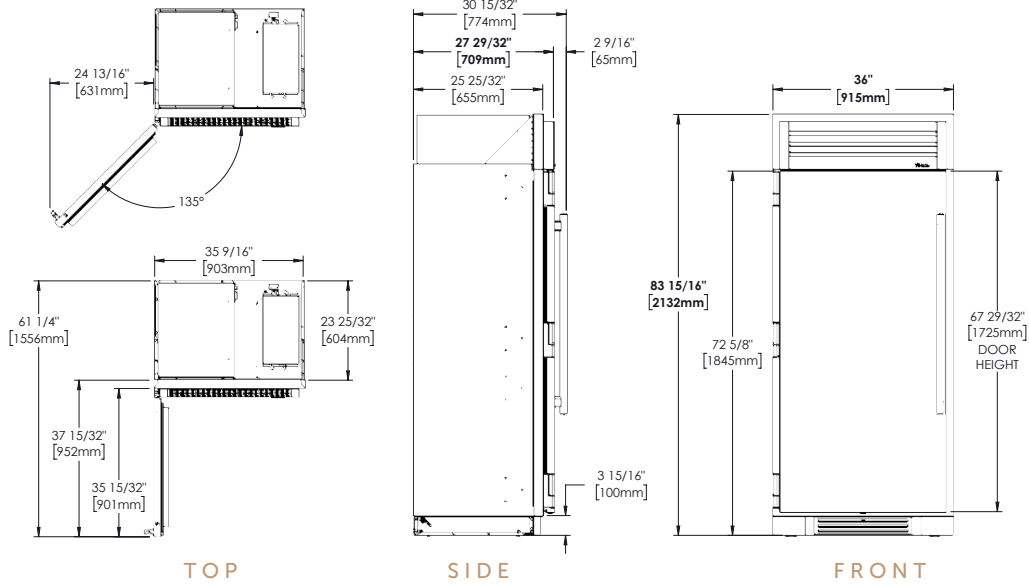

36" FREEZER COLUMN WITH SOLID STAINLESS STEEL DOOR

TR-36FRZ-R/L-SS-C

TR-36FRZ-R-SS-C (Right hinged)

TR-36FRZ-L-SS-C (Left hinged)

FEATURES

- Environmentally friendly, R600a hydrocarbon refrigerant that improves performance and efficiency while ensuring quiet operation.
- Balanced, forced-air refrigeration system enables proper airflow and even temperature throughout to keep food fresh.
- Industry exclusive, 300-series stainless steel interior and exterior.
- All stainless steel, beautifully crafted proud hinges pass True's rigorous one million door opening test.
- Beautifully crafted solid stainless steel door with 120° stay-open feature and ergonomically designed, robust, tubular handle.
- Commercially inspired lift-up grill on top of the unit with toe kick that complements the look of True's undercounter units.
- Ramp-up, showcase interior LED lighting provides amazing illumination throughout.
- Intuitive True Precision® Control and readout provides digital accuracy and easy operation.
- Temperature as low as -4°F.
- Complies with NSF/ANSI Standard 7 for packaged food product.

ORGANIZATION

- 3 adjustable/removable electropolished stainless steel wire shelves.
- 1 fixed electropolished stainless steel wire shelves.
- 3 full-extension, soft-close wire bins.

BUILD YOUR TRUE

Customize your True with a variety of finish and hardware options at true-residential.com/custom.

TR-36FRZ-L-SS-C

SPECIFICATIONS

Dimensions (w x h x d)	36" x 84" x 24"
Cutout Dimensions (w x h x d)	
Flush Opening	36¼" x 84¼" x 26"
Standard Opening	35¾" x 84" x 24"
Capacity (cu. ft.)	19.1
Temperature Range	-4°F – 4°F
Weight (lbs.)	615
Voltage	115/60/1  115/60/1 NEMA-5-15R
Amps	2
Annual Energy Consumption (kwh)	466
Power Cord Length (ft.)	9
Energy Star Rated	Yes

36" FREEZER COLUMN WITH SOLID STAINLESS STEEL DOOR

TR-36FRZ-R/L-SS-C

OPENING DIMENSIONS

FLUSH OPENING

WIDTH	HEIGHT	DEPTH
36 1/4"	84 1/4"	26"

STANDARD OPENING

WIDTH	HEIGHT	DEPTH
35 3/4"	84"	24"

MODEL OPTIONS